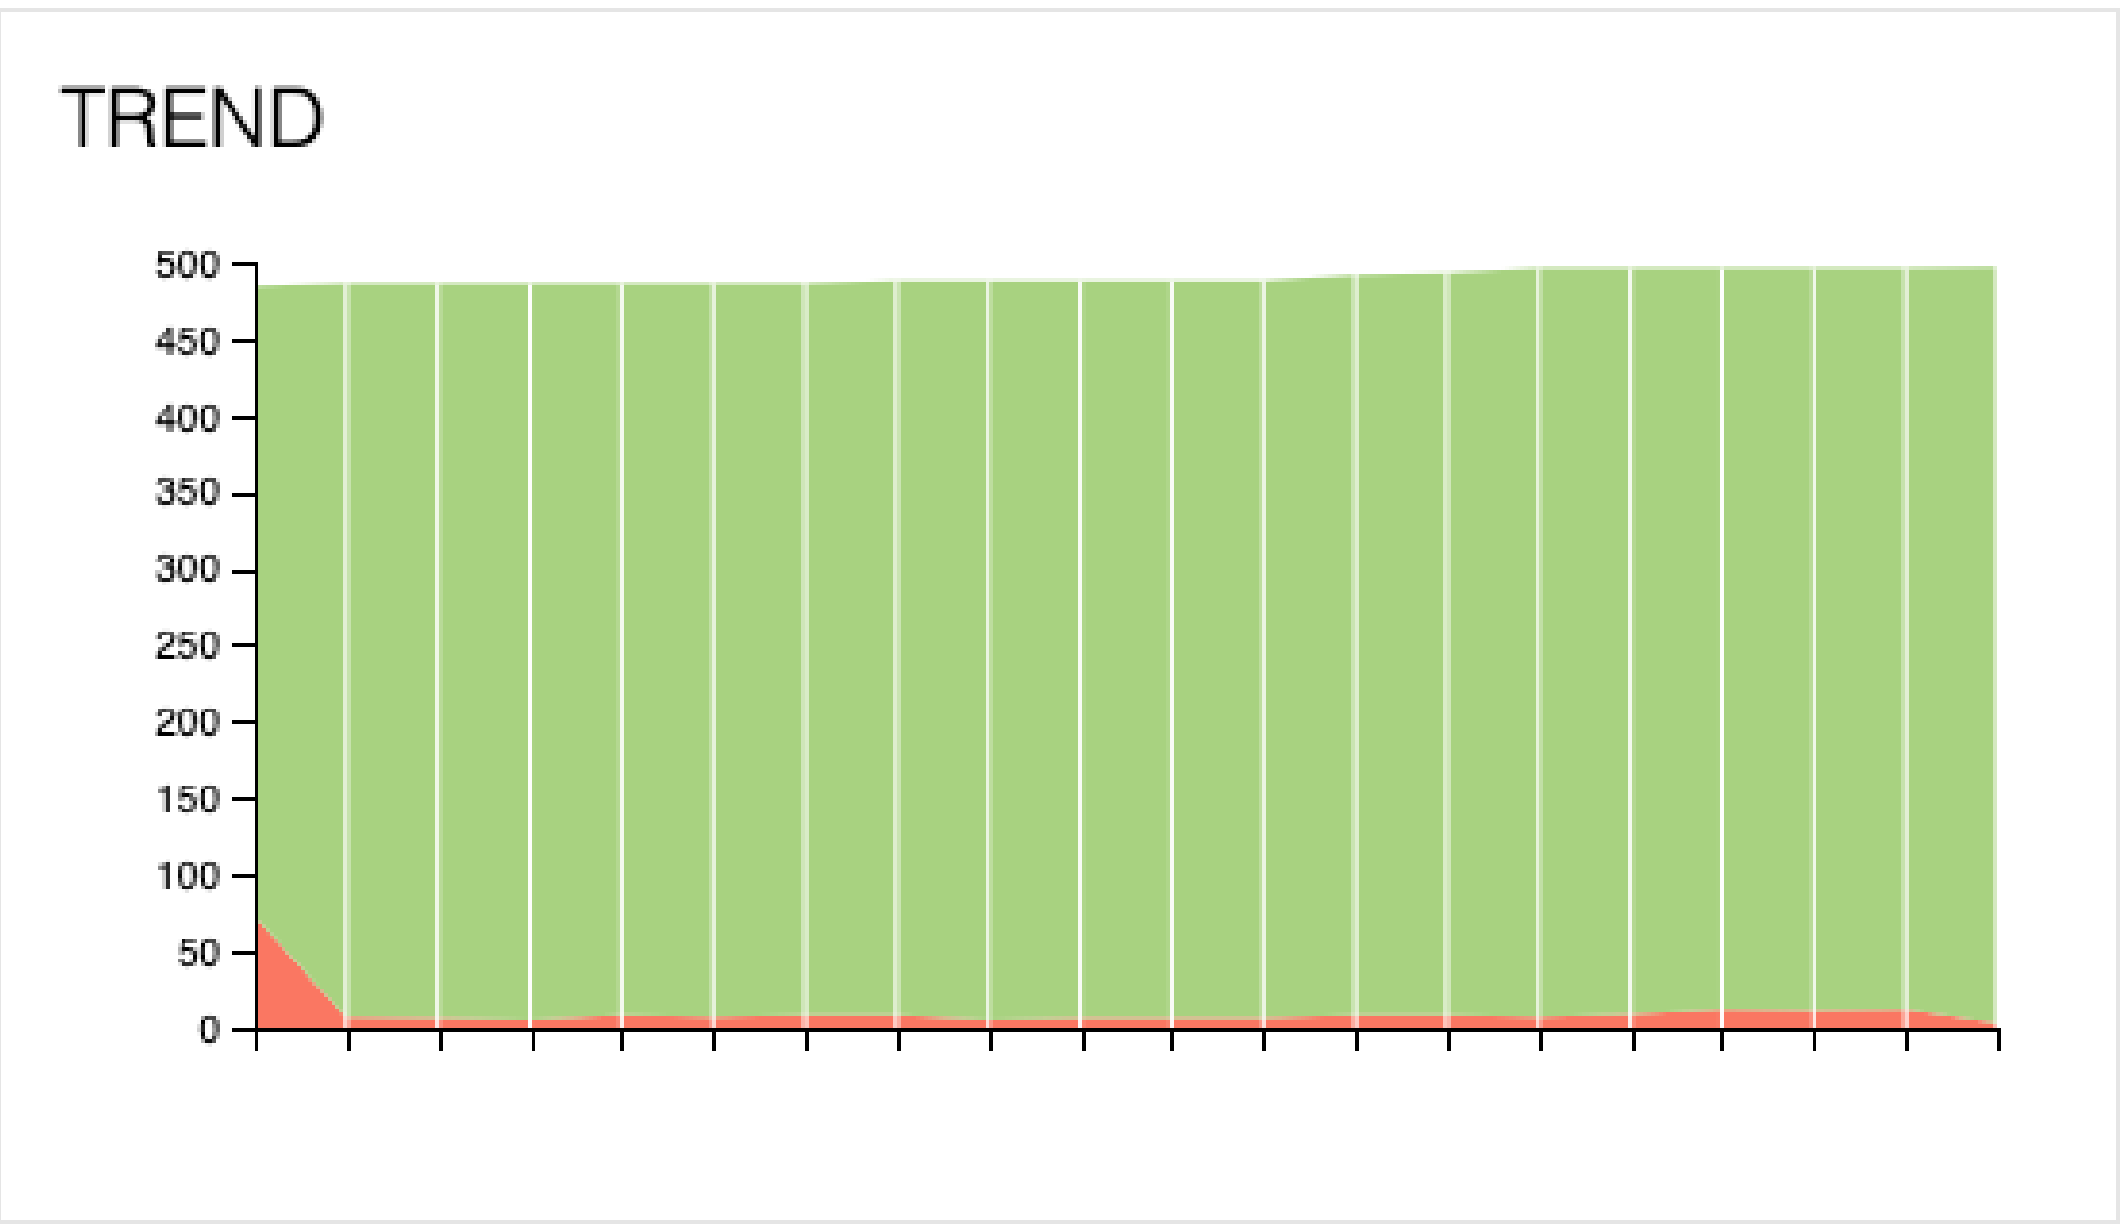

Automatizované testy

- Allure
- Overview
- Categories
- Suites
- Graphs
- Timeline
- Behaviors
- Packages

ALLURE REPORT

10/16/2023
19:26:59 - 22:46:54 (3h 19m)

497
test cases

99.39%

SUITES 97 items total

admin.2fa:	2	3
components.webpages:	1	37
webpages.media:		17
admin.datatables:		15
components.forms:		15
webpages.webpage-content:		15
apps.banner:		13

CATEGORIES 1 item total

Product defects	3

Show all

EXECUTORS

There is no information about tests executors